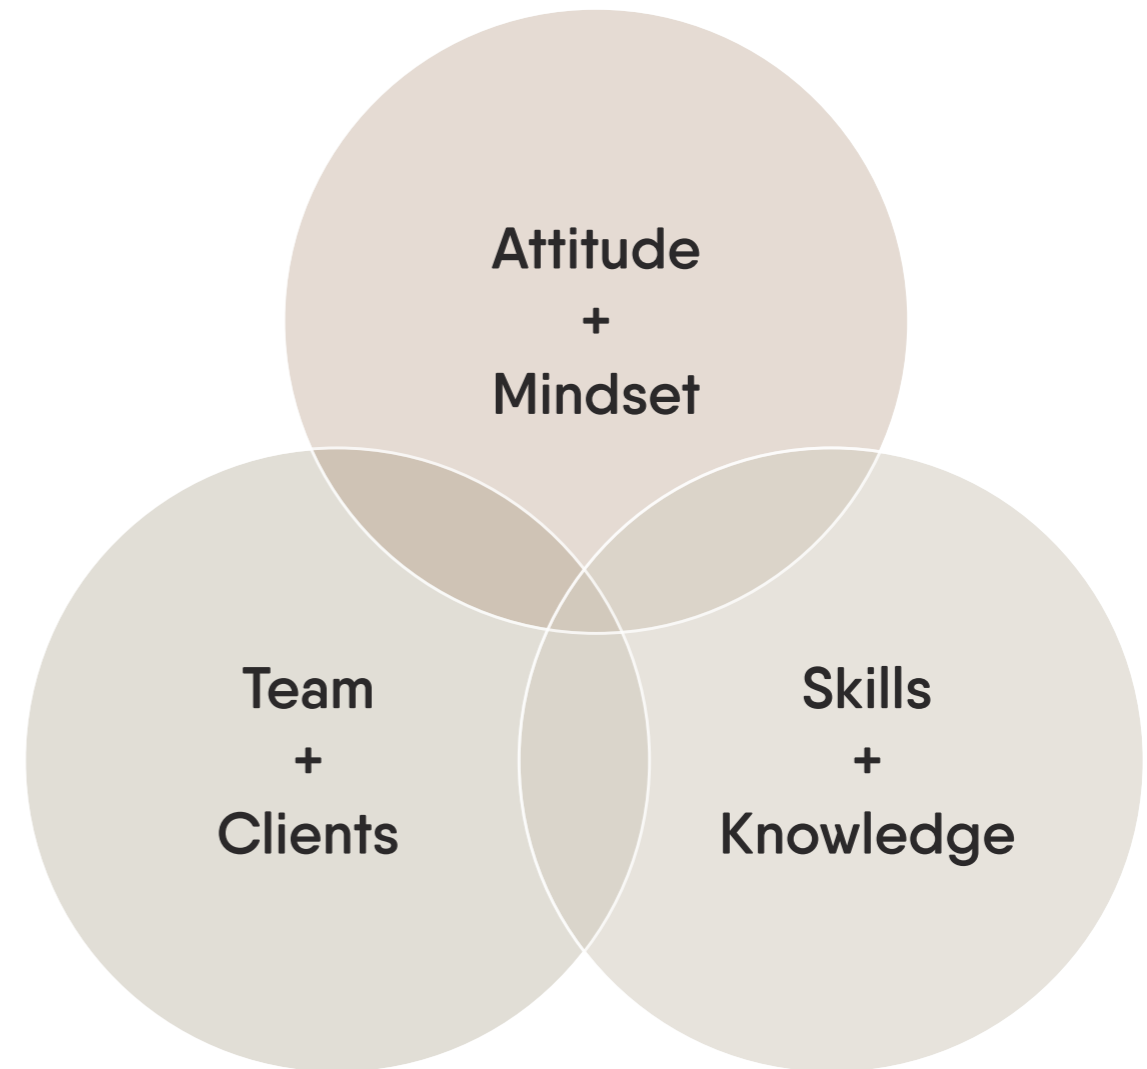

THE PERFORMANCE BUILDER SYSTEM™

| LEVEL 3 ELITE PERFORMER – Momentum + Building | | |
|--|----------------------|---------------|
| Attitude + Mindset | Skillset + Knowledge | Team + Client |
| | | |
| LEVEL 2 RISING STAR – Reliable + Valuable | | |
| Attitude + Mindset | Skillset + Knowledge | Team + Client |
| | | |
| LEVEL 1 LAUNCH PROFESSIONAL – Foundations + Essentials | | |
| Attitude + Mindset | Skillset + Knowledge | Team + Client |
| | | |